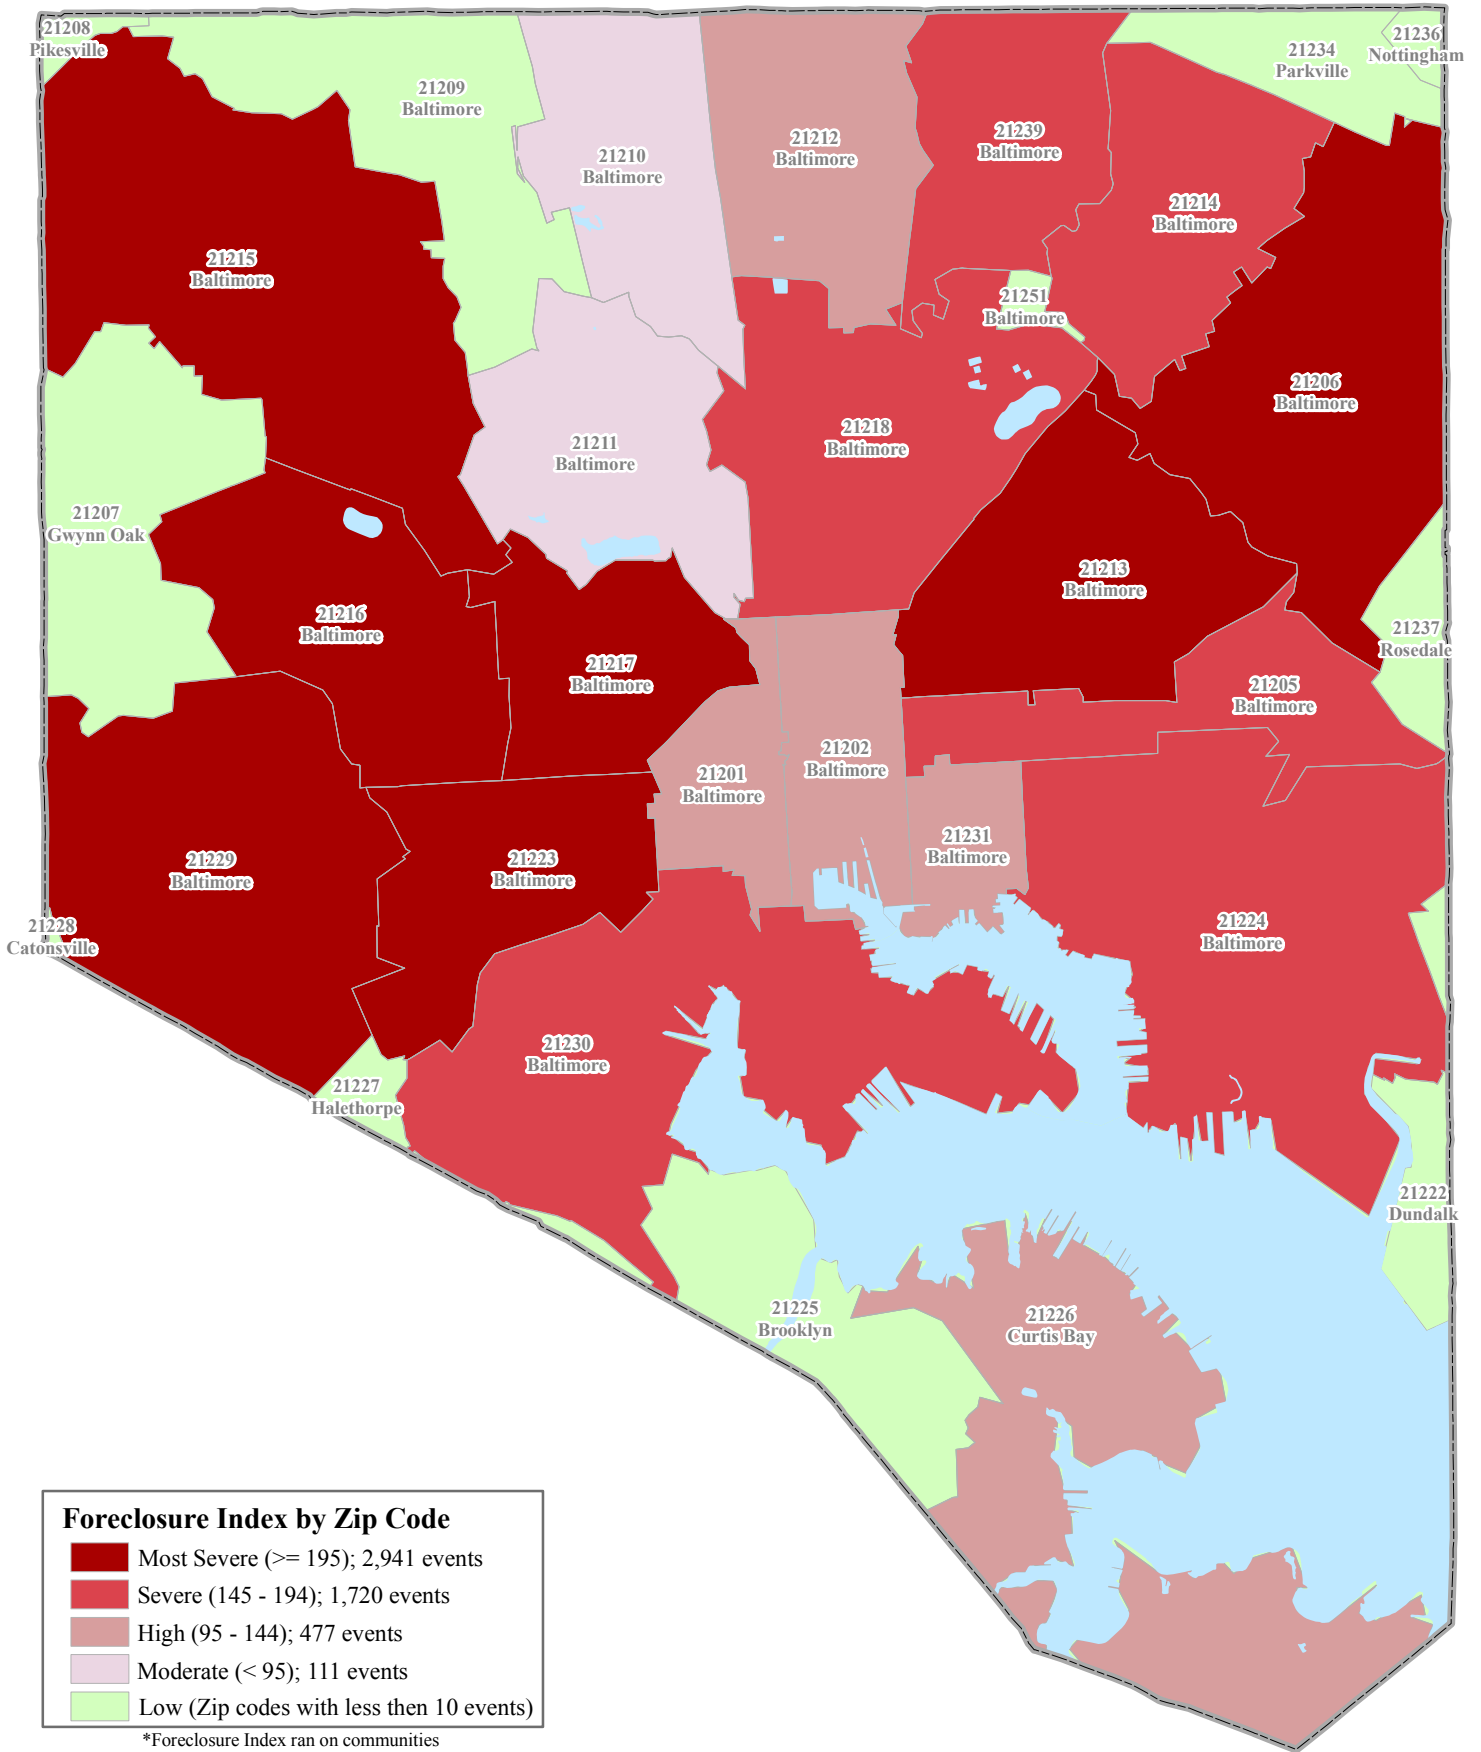

FORECLOSURE ACTIVITY INDEX for BALTIMORE CITY

1st Quarter 2007 to 3rd Quarter 2008

Foreclosure Index by Zip Code

- Most Severe (≥ 195); 2,941 events
- Severe (145 - 194); 1,720 events
- High (95 - 144); 477 events
- Moderate (< 95); 111 events
- Low (Zip codes with less than 10 events)

*Foreclosure Index ran on communities with at least 10 foreclosures.