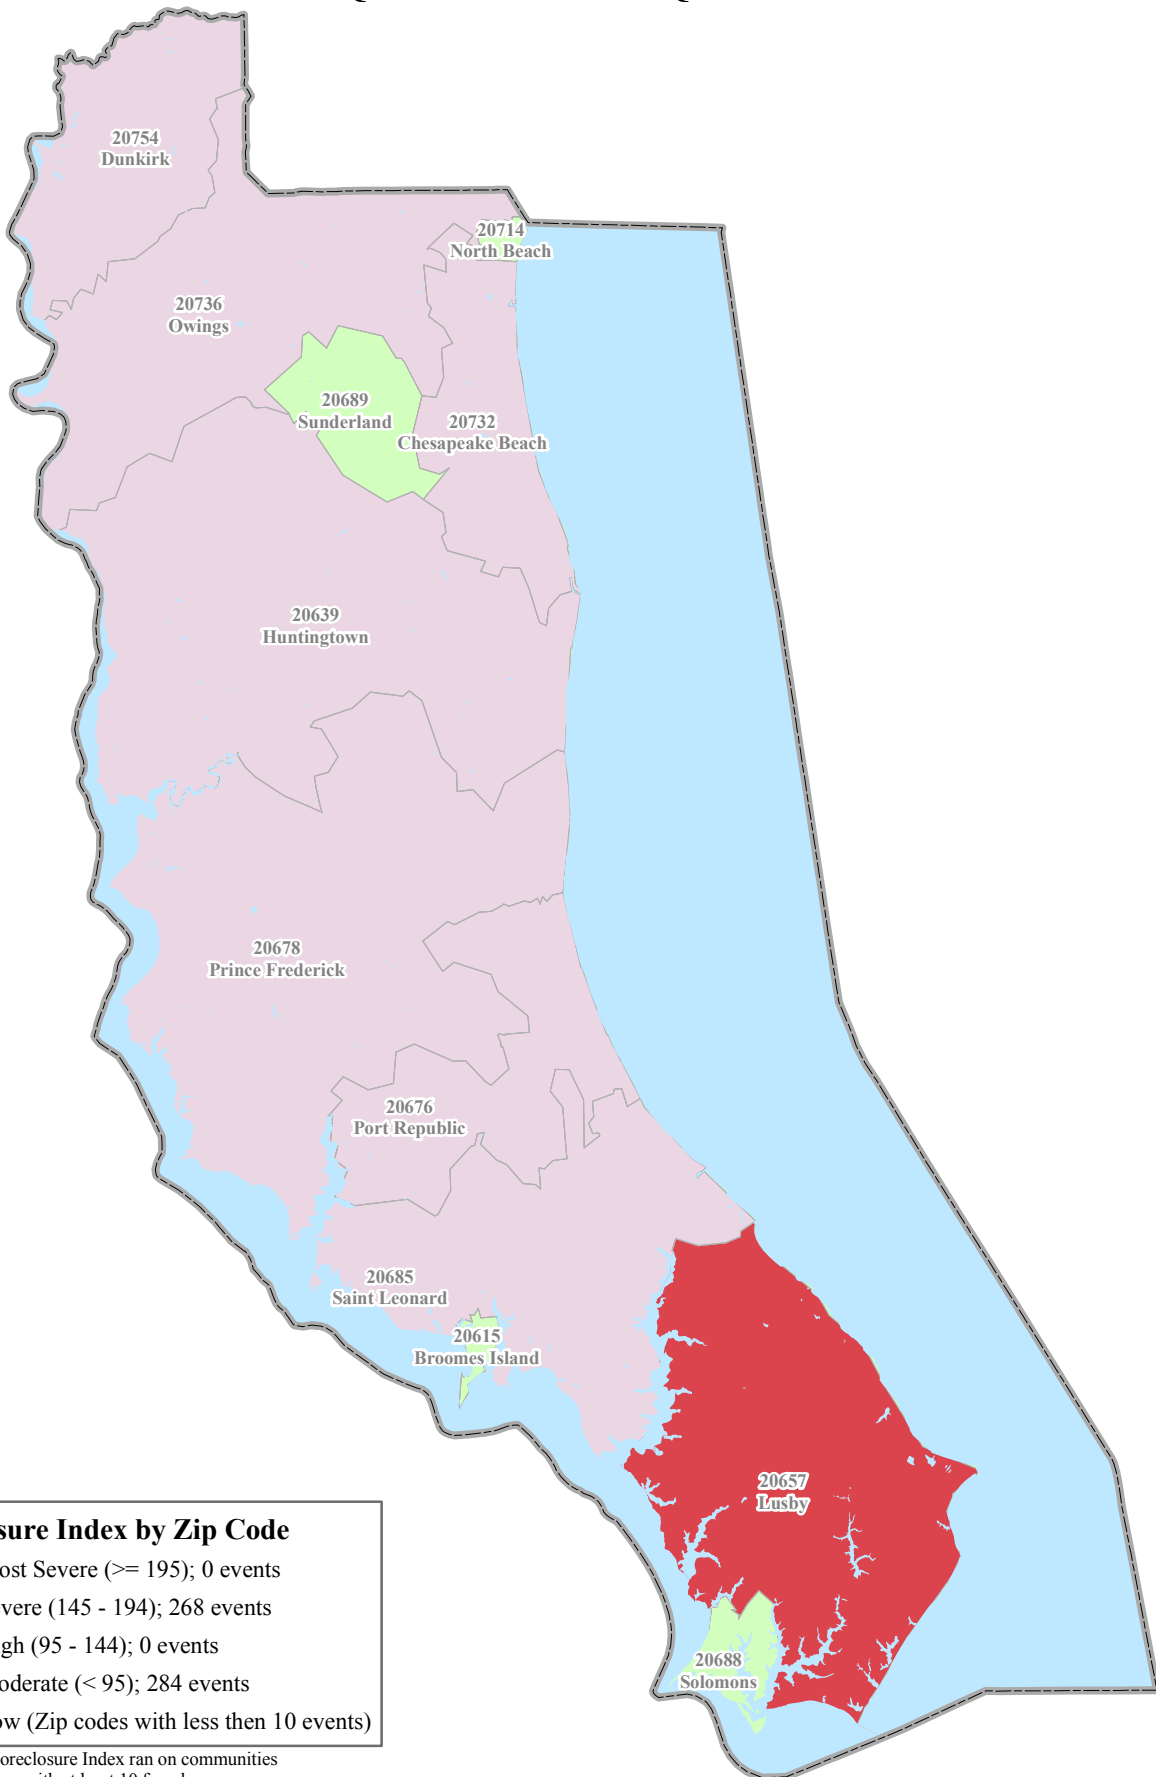

# FORECLOSURE ACTIVITY INDEX for CALVERT COUNTY

## 1st Quarter 2007 to 3rd Quarter 2008

**Foreclosure Index by Zip Code**

- Most Severe ( $\geq 195$ ); 0 events
- Severe (145 - 194); 268 events
- High (95 - 144); 0 events
- Moderate (< 95); 284 events
- Low (Zip codes with less than 10 events)

\*Foreclosure Index ran on communities with at least 10 foreclosures.