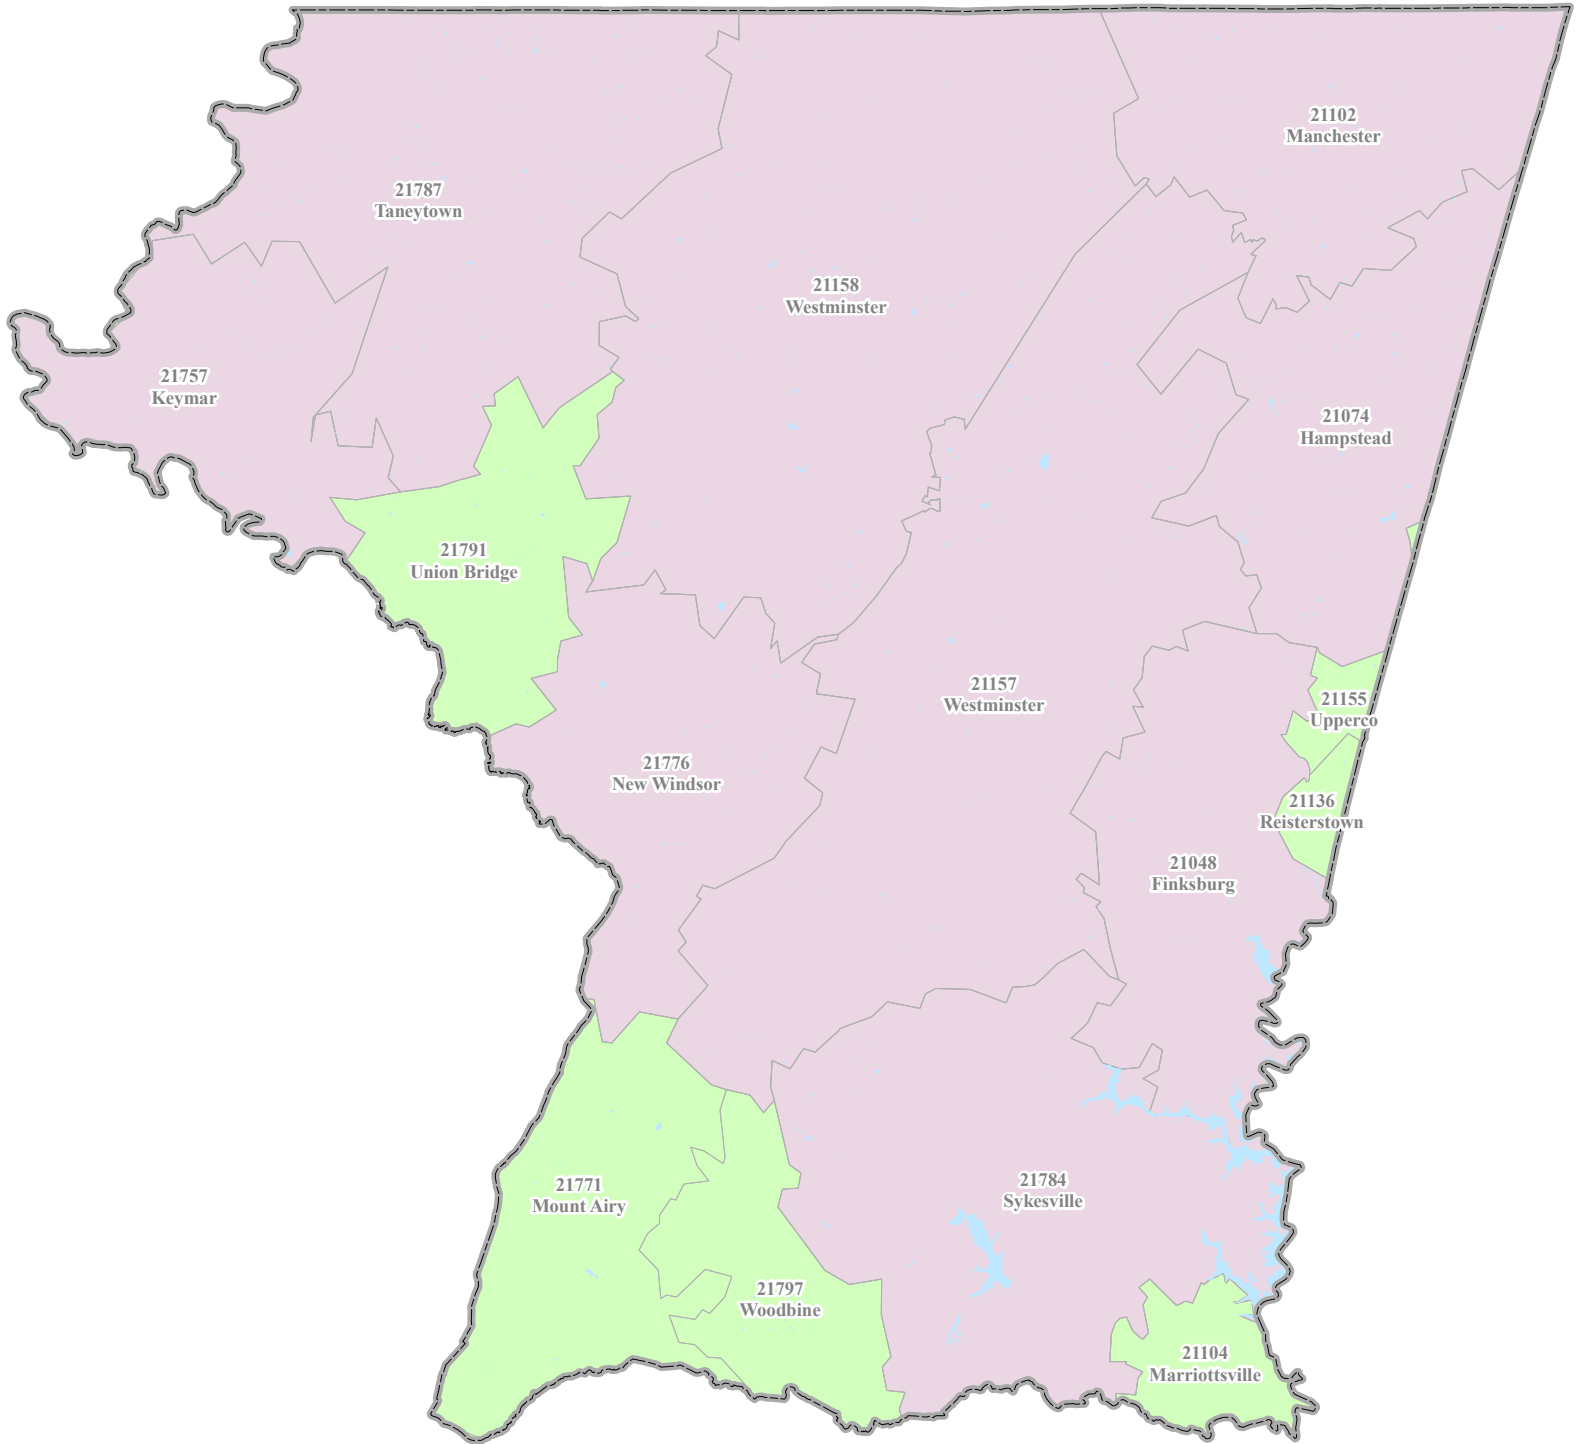

FORECLOSURE ACTIVITY INDEX for CARROLL COUNTY

1st Quarter 2007 to 3rd Quarter 2008

Foreclosure Index by Zip Code

- Most Severe (≥ 195); 0 events
- Severe (145 - 194); 0 events
- High (95 - 144); 0 events
- Moderate (< 95); 575 events
- Low (Zip codes with less than 10 events)

*Foreclosure Index ran on communities with at least 10 foreclosures.