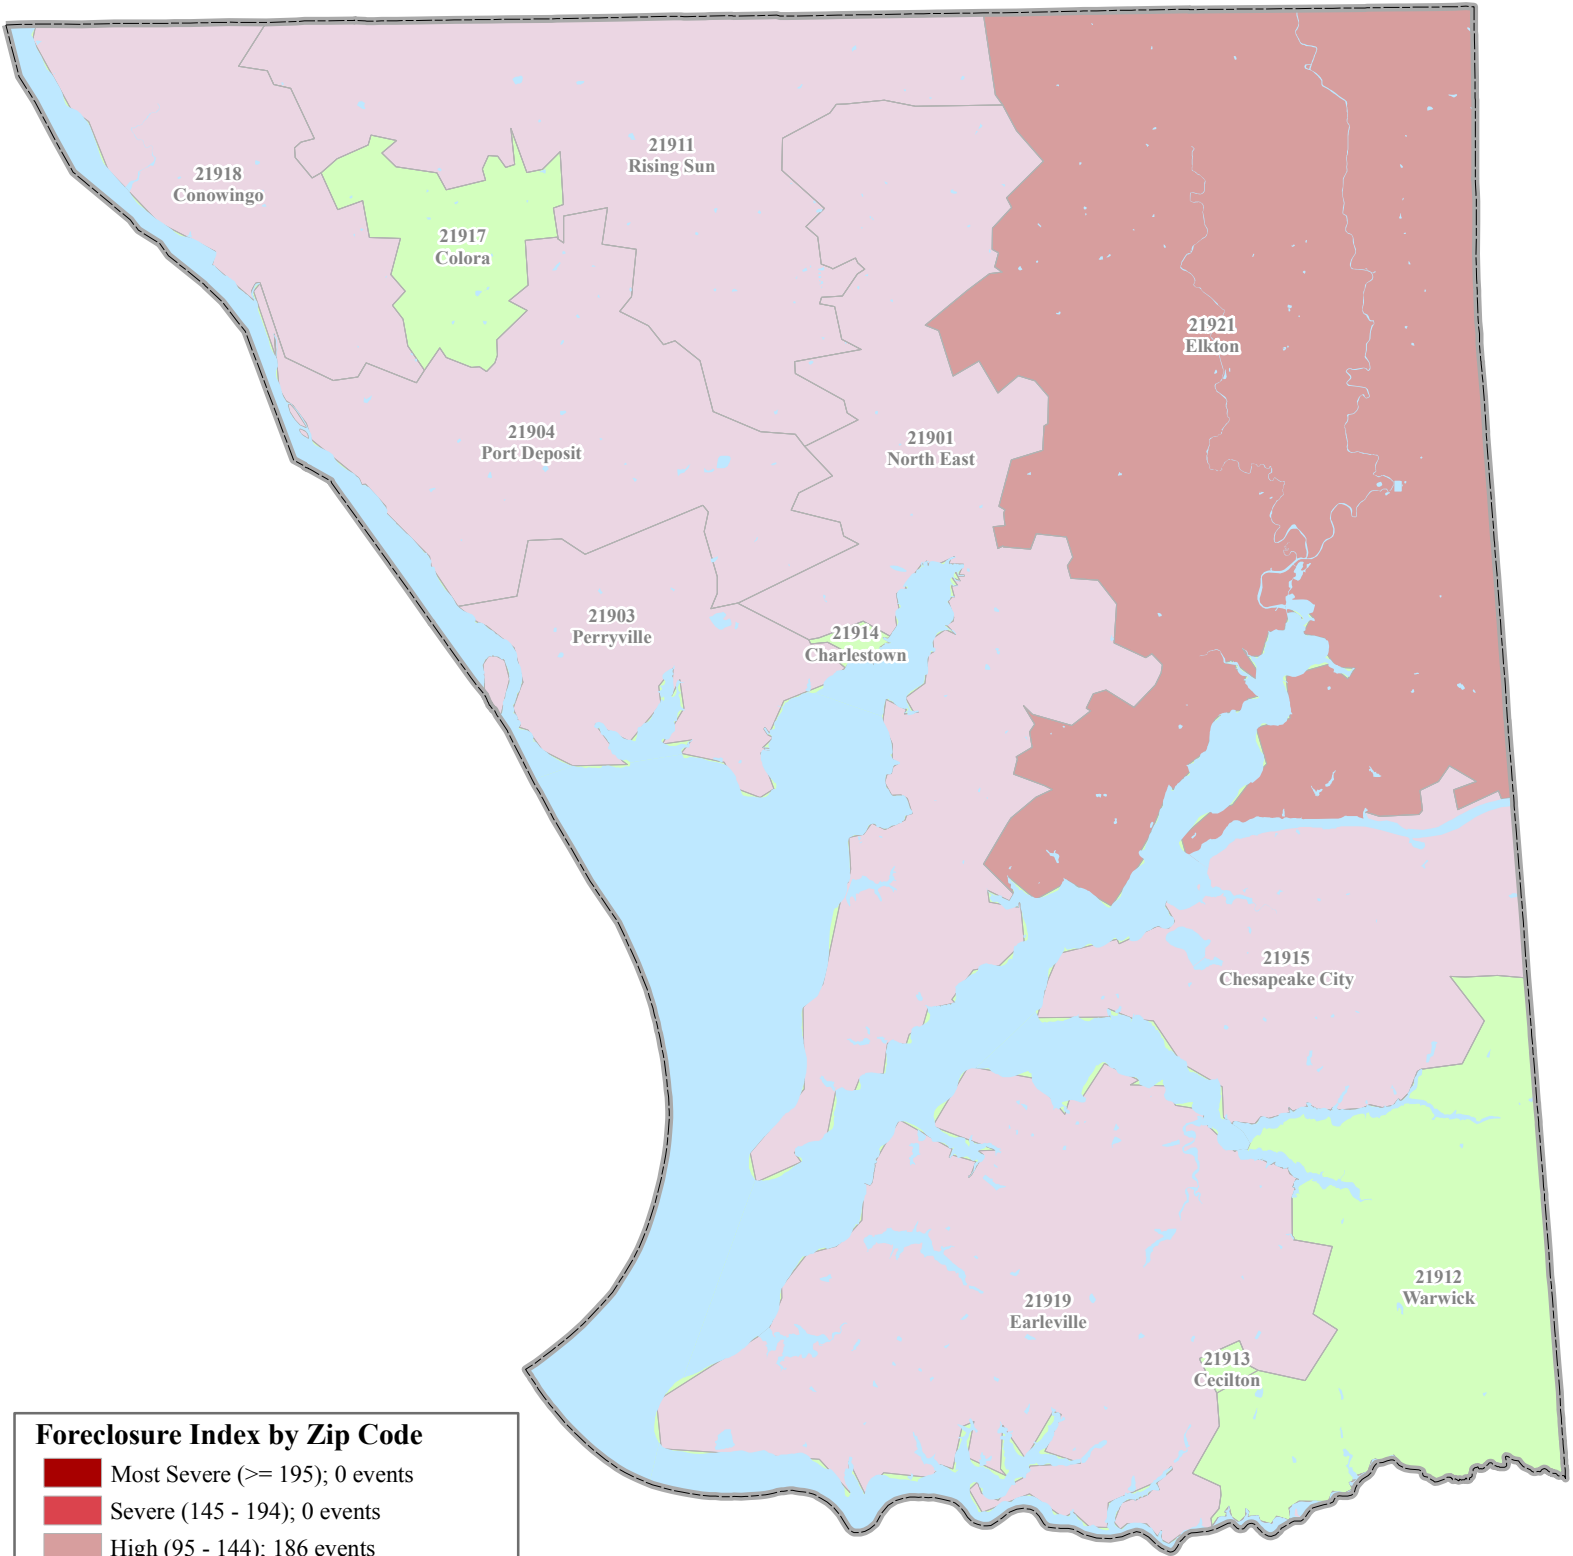

FORECLOSURE ACTIVITY INDEX for CECIL COUNTY

1st Quarter 2007 to 3rd Quarter 2008

Foreclosure Index by Zip Code

- Most Severe (≥ 195); 0 events
- Severe (145 - 194); 0 events
- High (95 - 144); 186 events
- Moderate (< 95); 226 events
- Low (Zip codes with less than 10 events)

*Foreclosure Index ran on communities with at least 10 foreclosures.