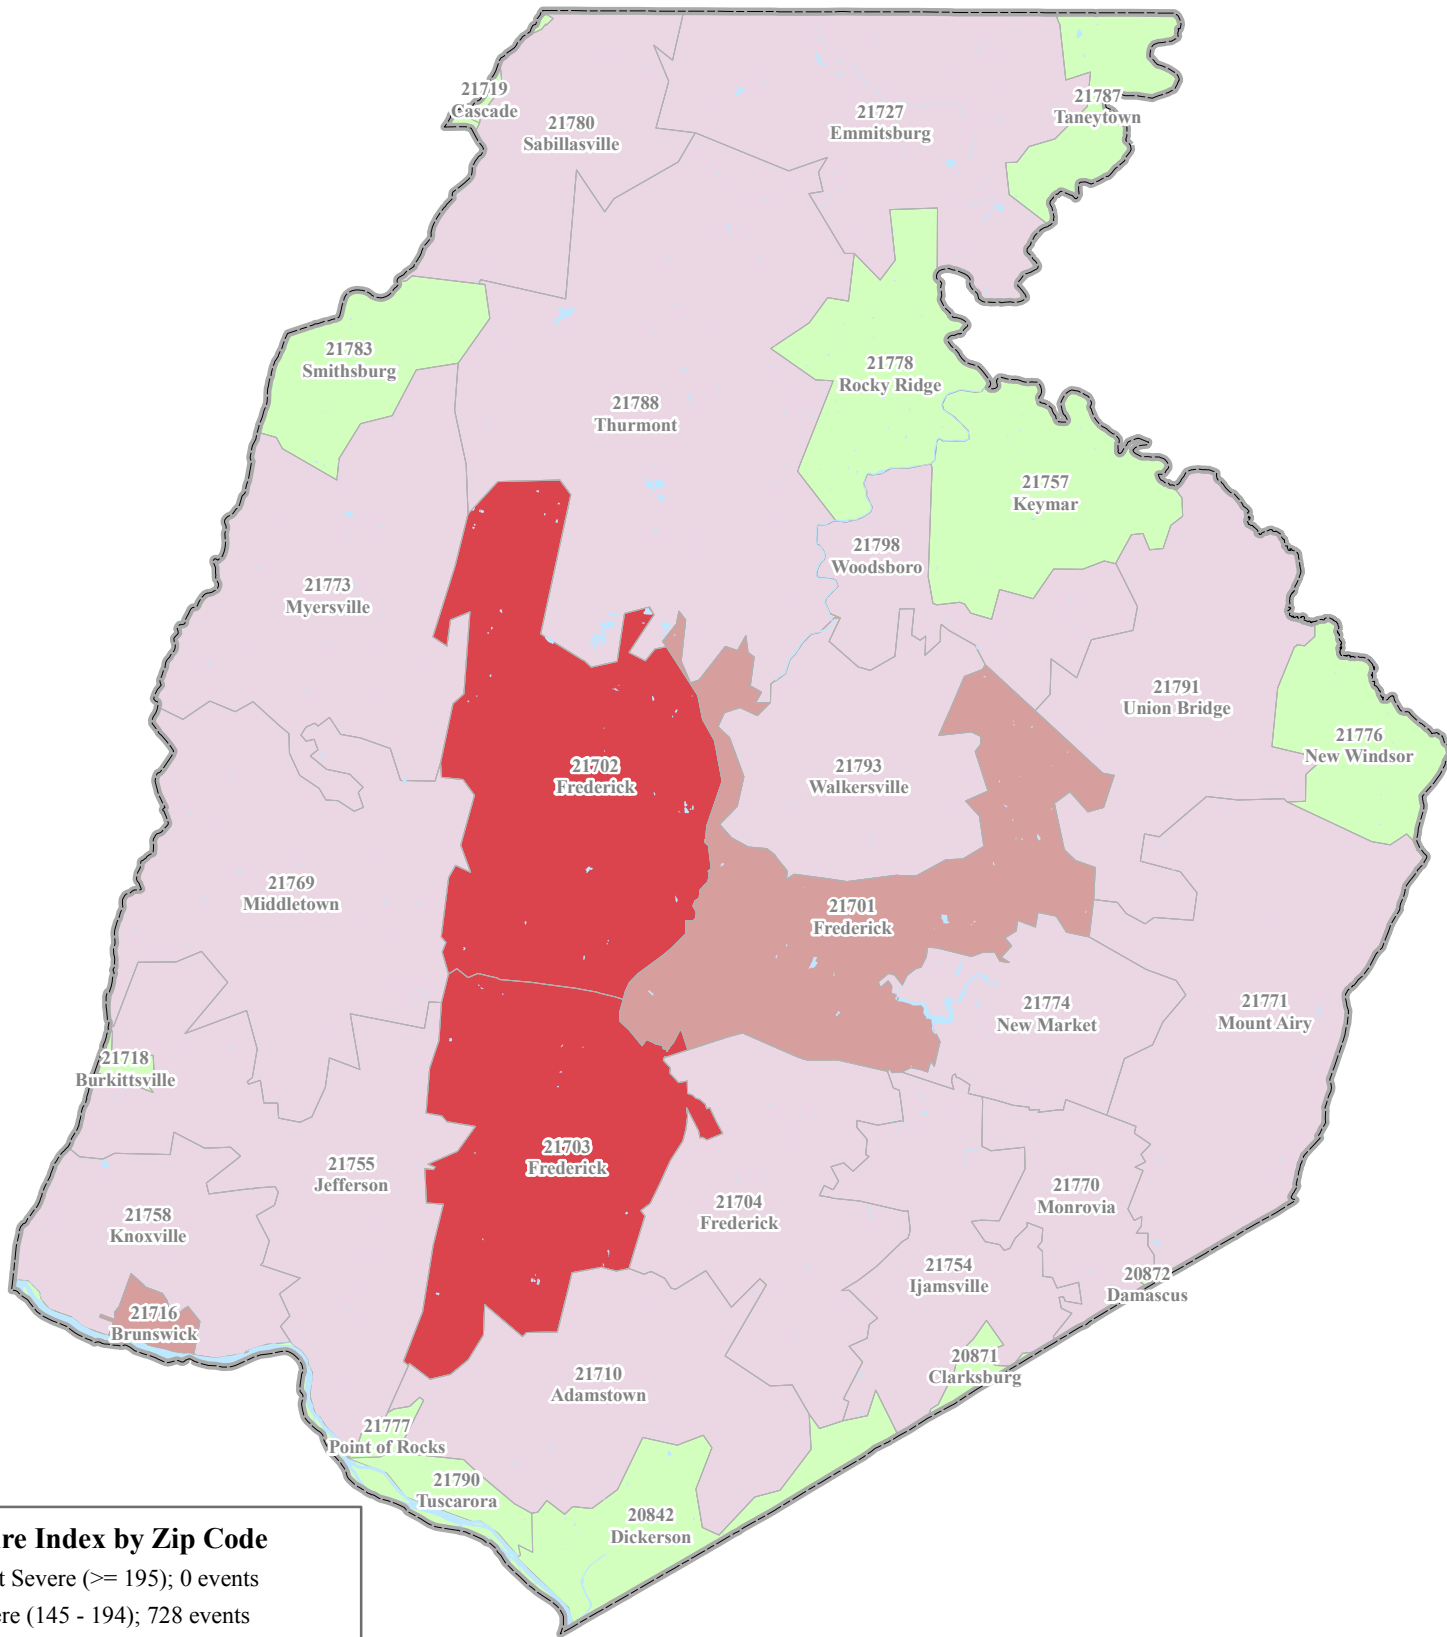

# FORECLOSURE ACTIVITY INDEX for FREDERICK COUNTY

## 1st Quarter 2007 to 3rd Quarter 2008

### Foreclosure Index by Zip Code

- Most Severe ( $\geq 195$ ); 0 events
- Severe (145 - 194); 728 events
- High (95 - 144); 299 events
- Moderate ( $< 95$ ); 595 events
- Low (Zip codes with less than 10 events)

\*Foreclosure Index ran on communities with at least 10 foreclosures.