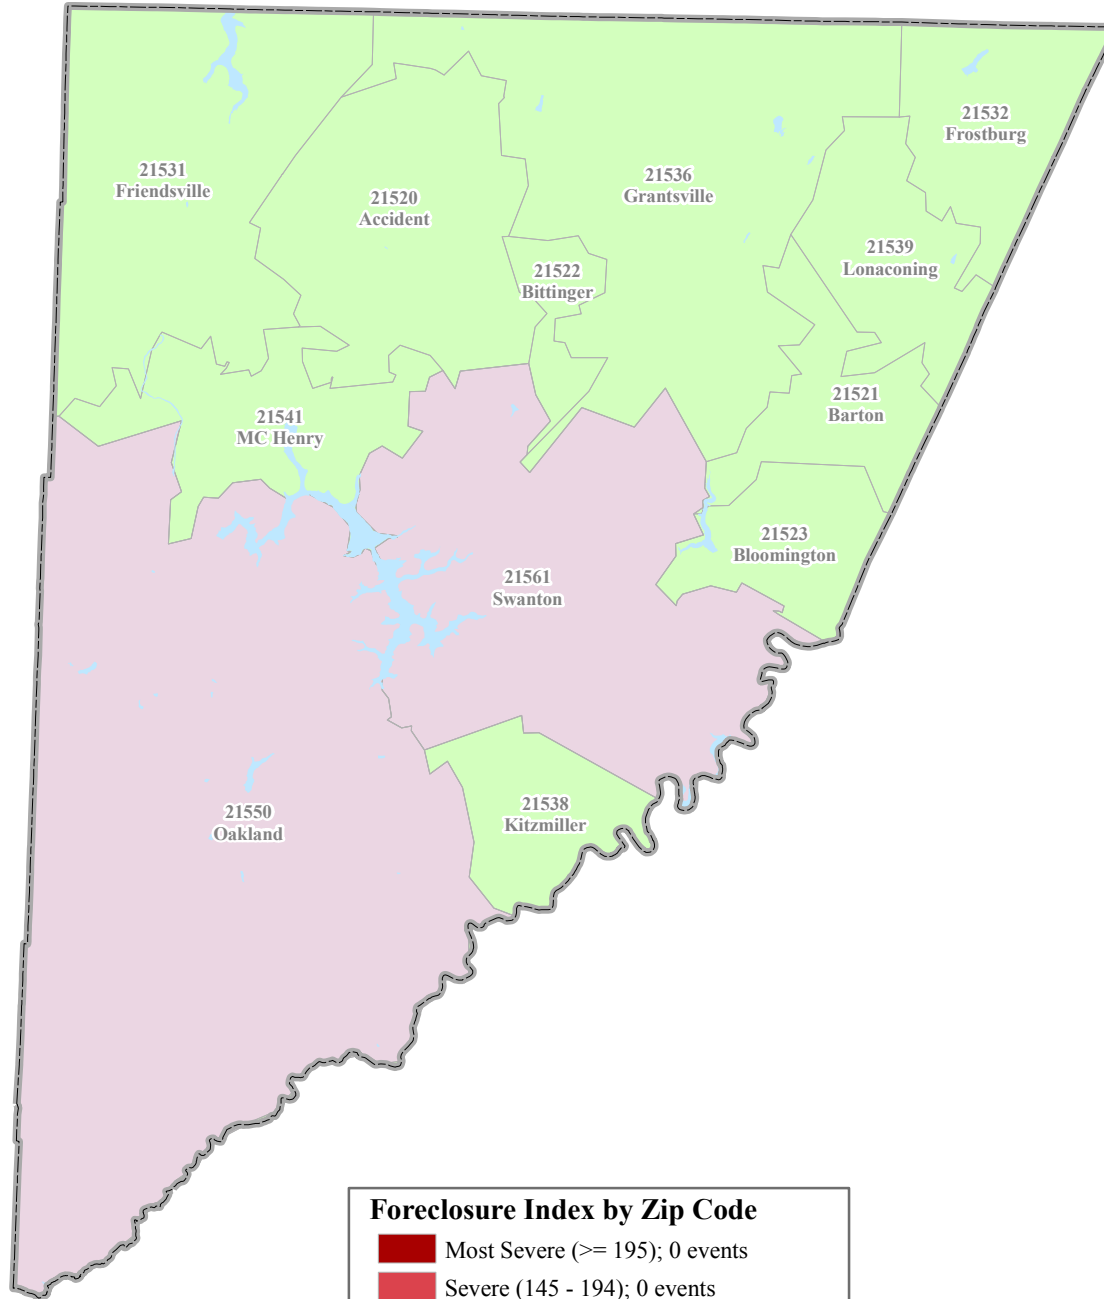

FORECLOSURE ACTIVITY INDEX for GARRETT COUNTY

1st Quarter 2007 to 3rd Quarter 2008

Foreclosure Index by Zip Code

- Most Severe (≥ 195); 0 events
- Severe (145 - 194); 0 events
- High (95 - 144); 0 events
- Moderate (< 95); 54 events
- Low (Zip codes with less than 10 events)

*Foreclosure Index ran on communities with at least 10 foreclosures.