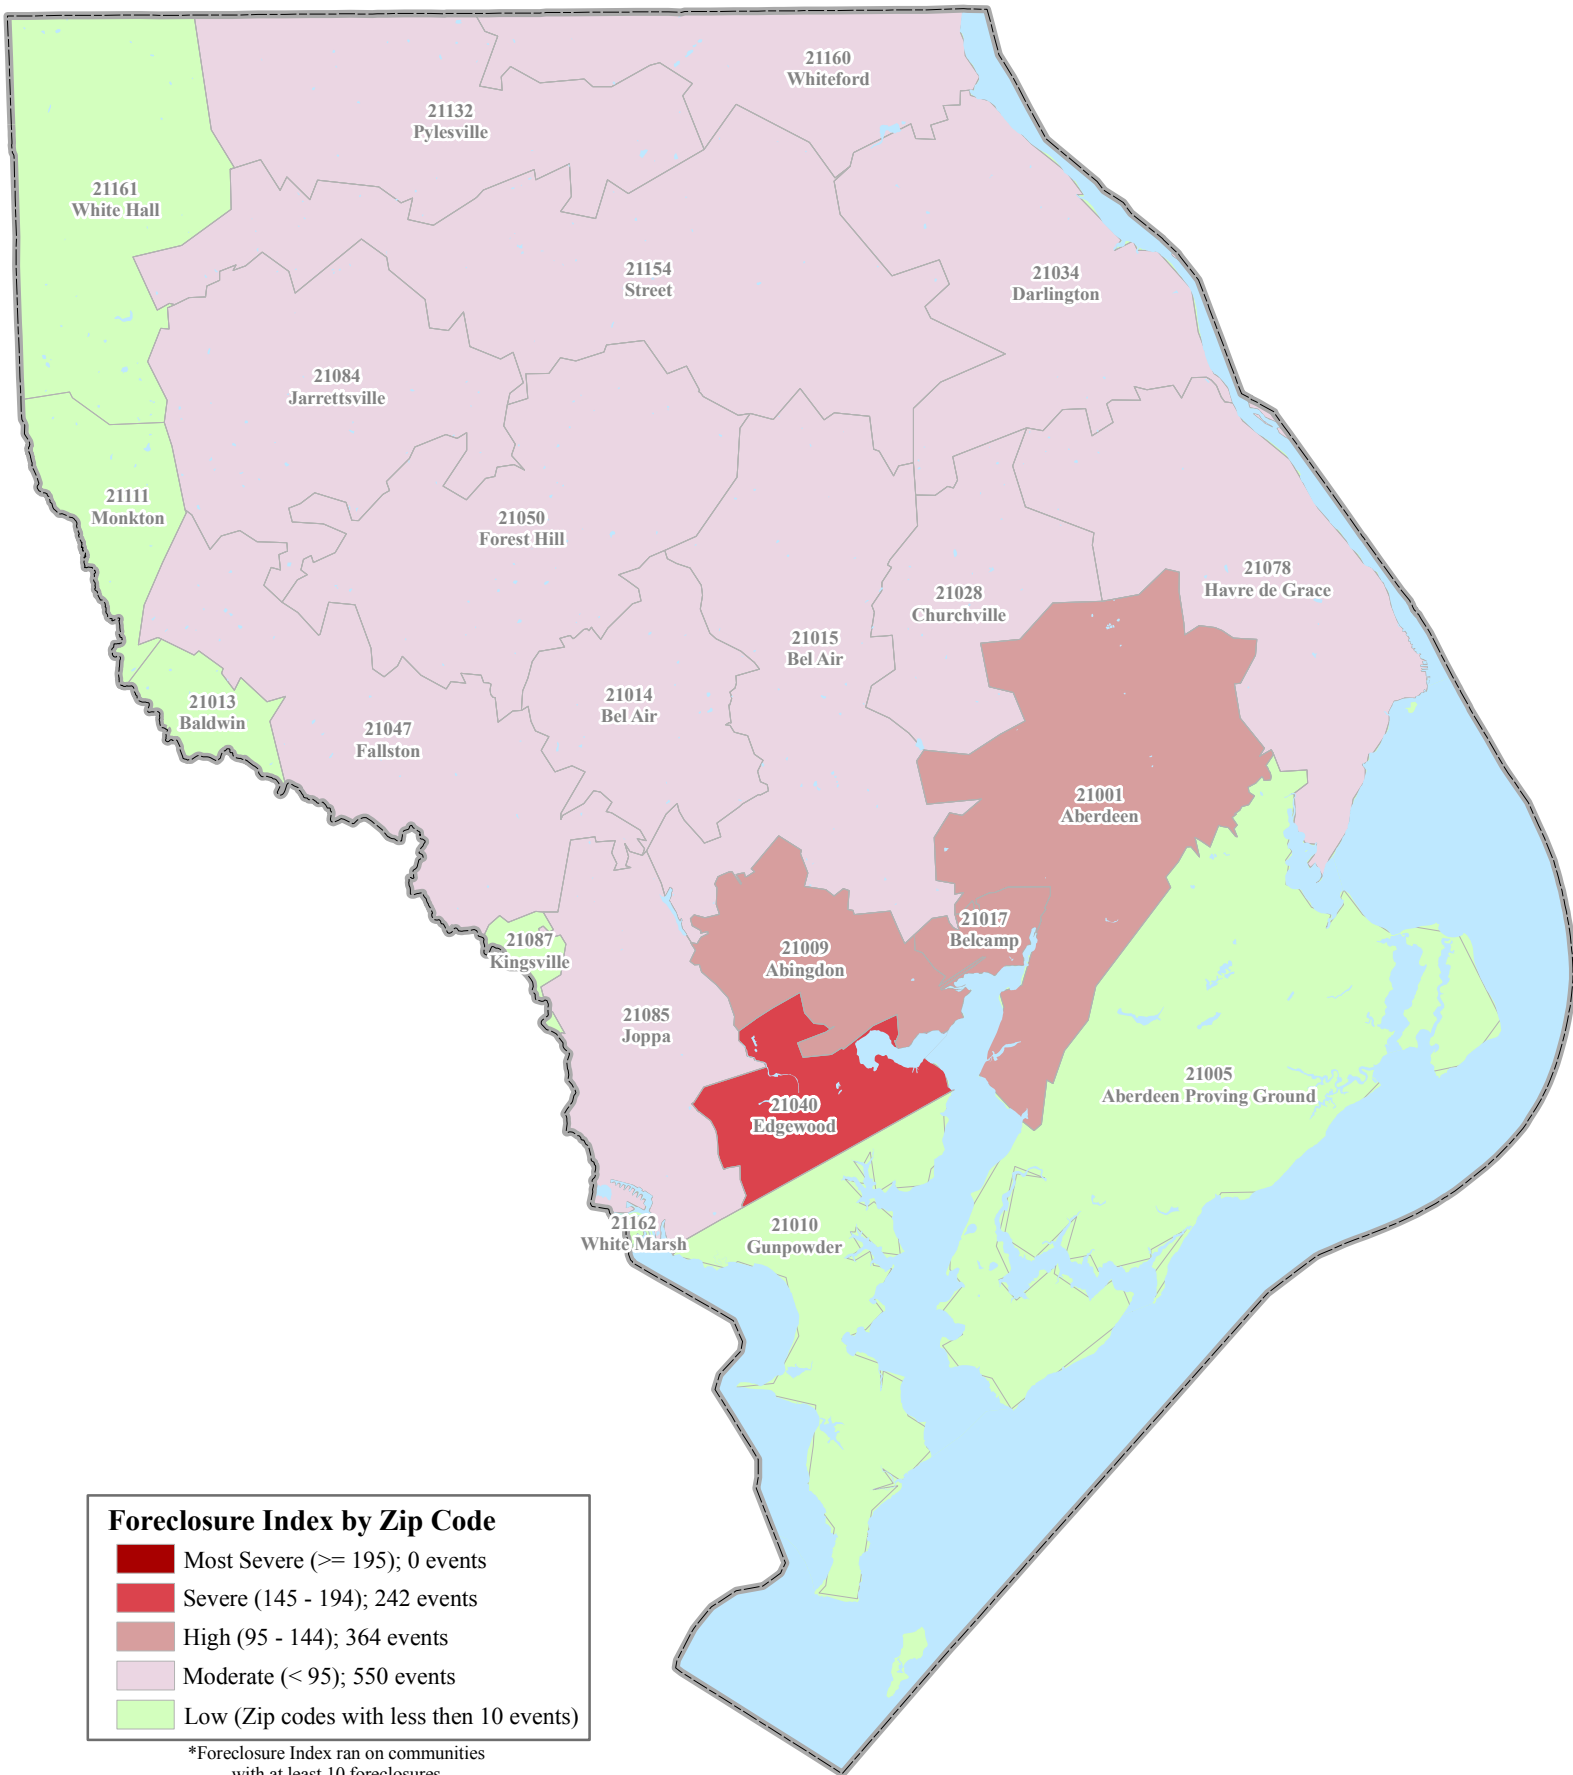

FORECLOSURE ACTIVITY INDEX for HARFORD COUNTY

1st Quarter 2007 to 3rd Quarter 2008

Foreclosure Index by Zip Code

- Most Severe (≥ 195); 0 events
- Severe (145 - 194); 242 events
- High (95 - 144); 364 events
- Moderate (< 95); 550 events
- Low (Zip codes with less than 10 events)

*Foreclosure Index ran on communities with at least 10 foreclosures.