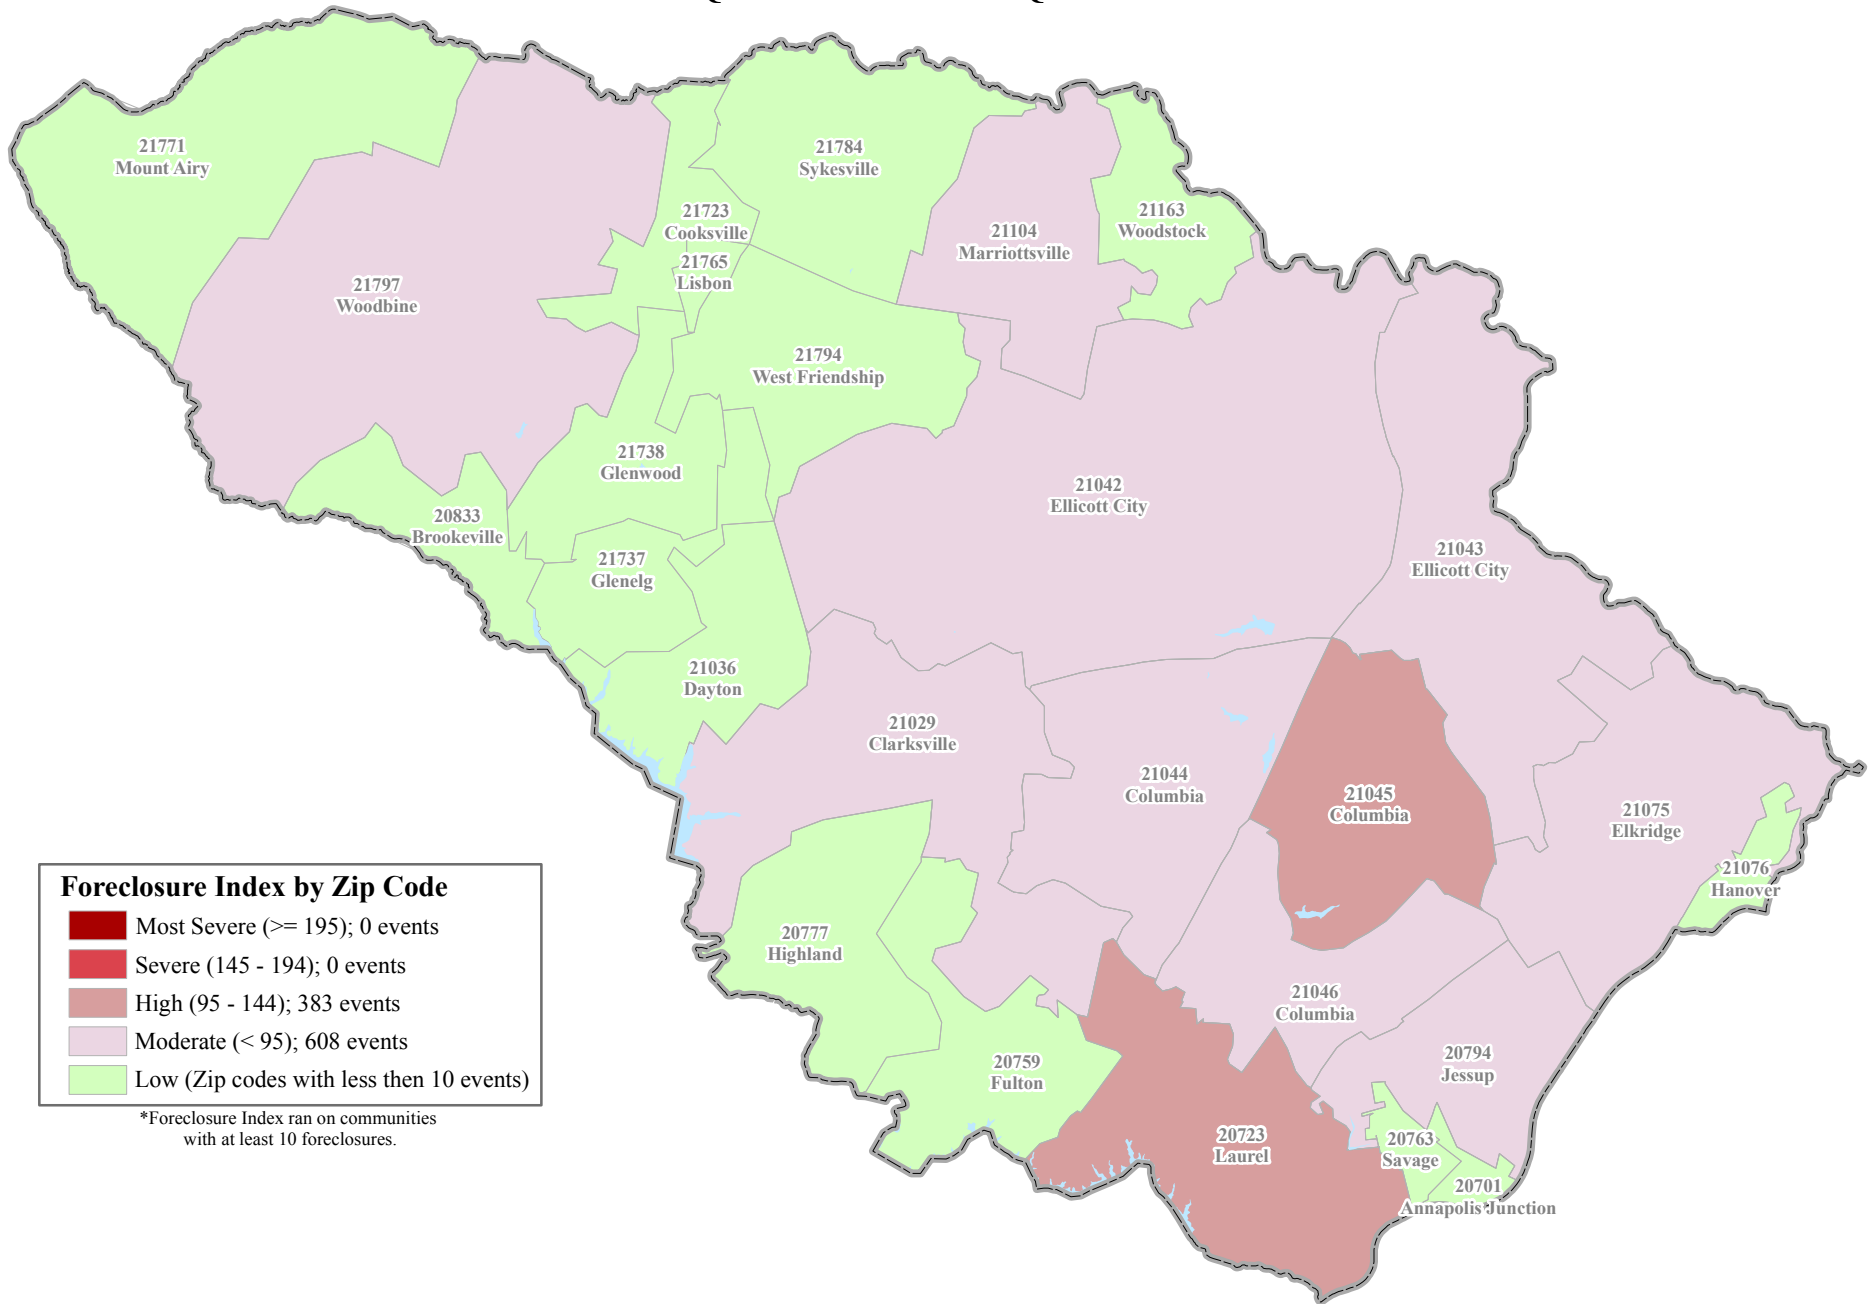

FORECLOSURE ACTIVITY INDEX for HOWARD COUNTY

1st Quarter 2007 to 3rd Quarter 2008

Foreclosure Index by Zip Code

- Most Severe (≥ 195); 0 events
- Severe (145 - 194); 0 events
- High (95 - 144); 383 events
- Moderate (< 95); 608 events
- Low (Zip codes with less than 10 events)

*Foreclosure Index ran on communities with at least 10 foreclosures.