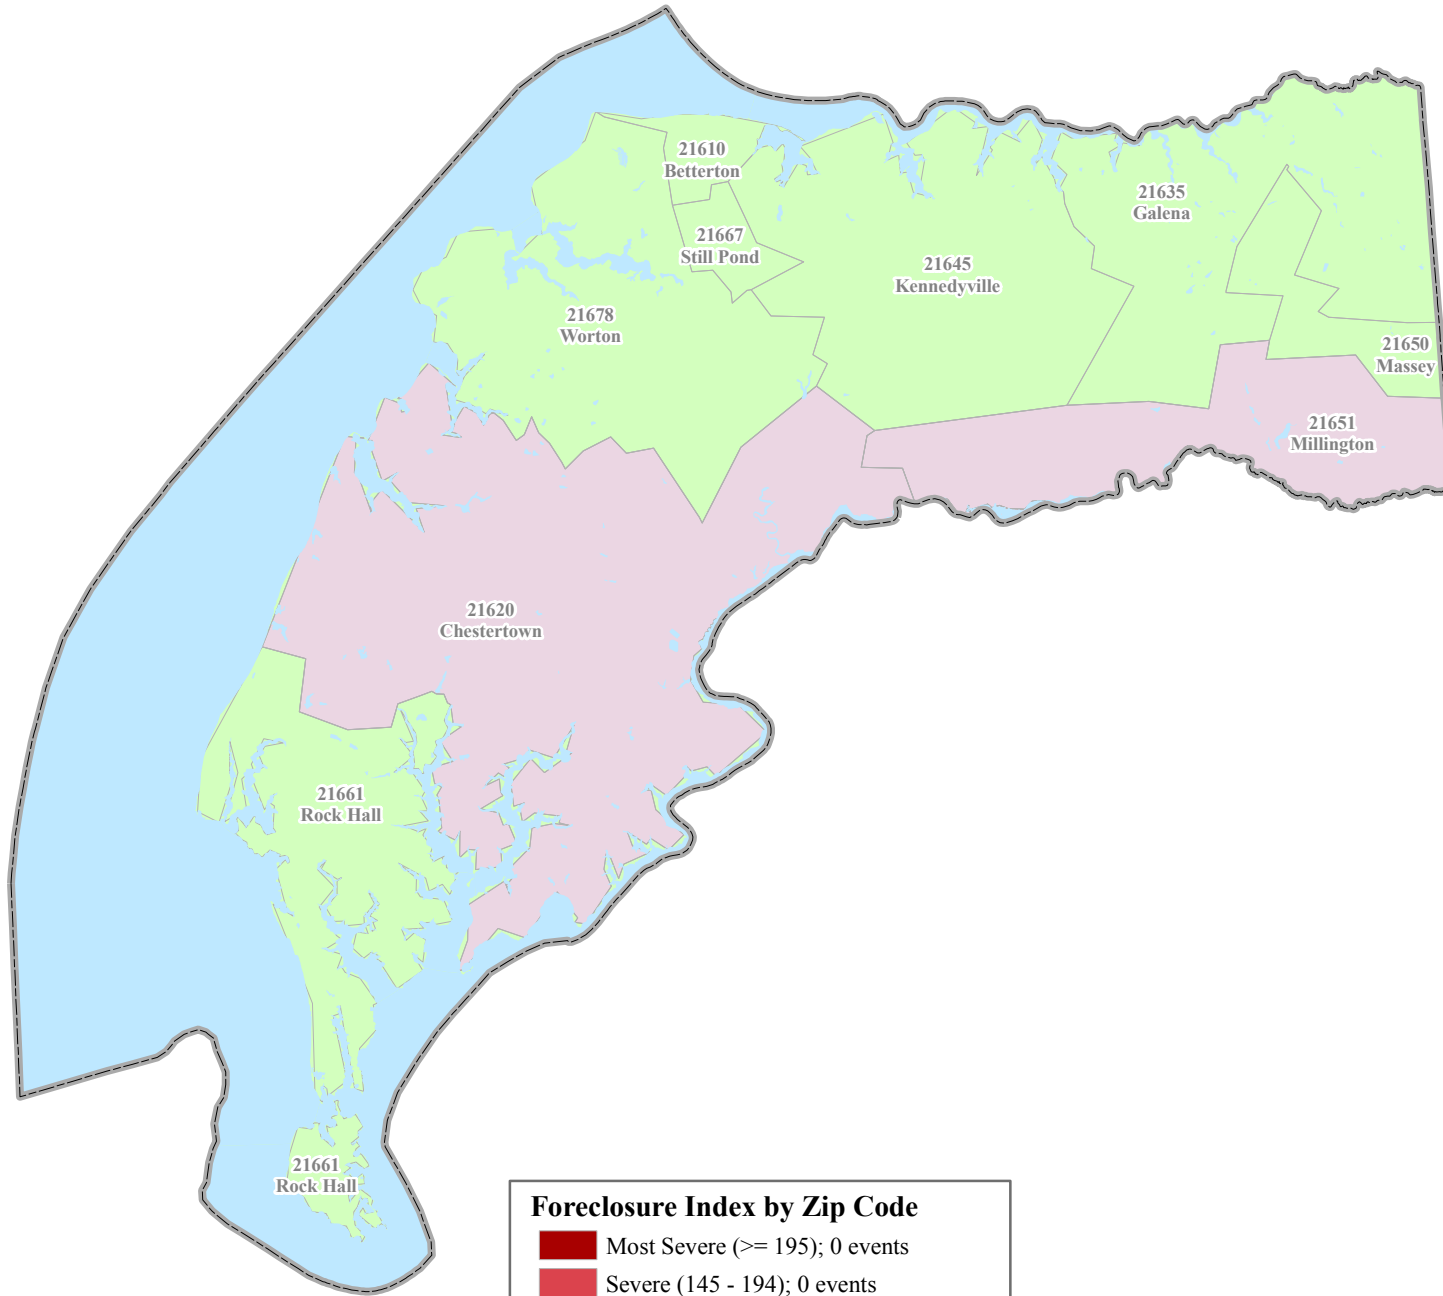

FORECLOSURE ACTIVITY INDEX for KENT COUNTY

1st Quarter 2007 to 3rd Quarter 2008

Foreclosure Index by Zip Code	
	Most Severe (≥ 195); 0 events
	Severe (145 - 194); 0 events
	High (95- 144); 0 events
	Moderate (< 95); 53 events
	Low (Zip codes with less than 10 events)

*Foreclosure Index ran on communities with at least 10 foreclosures.