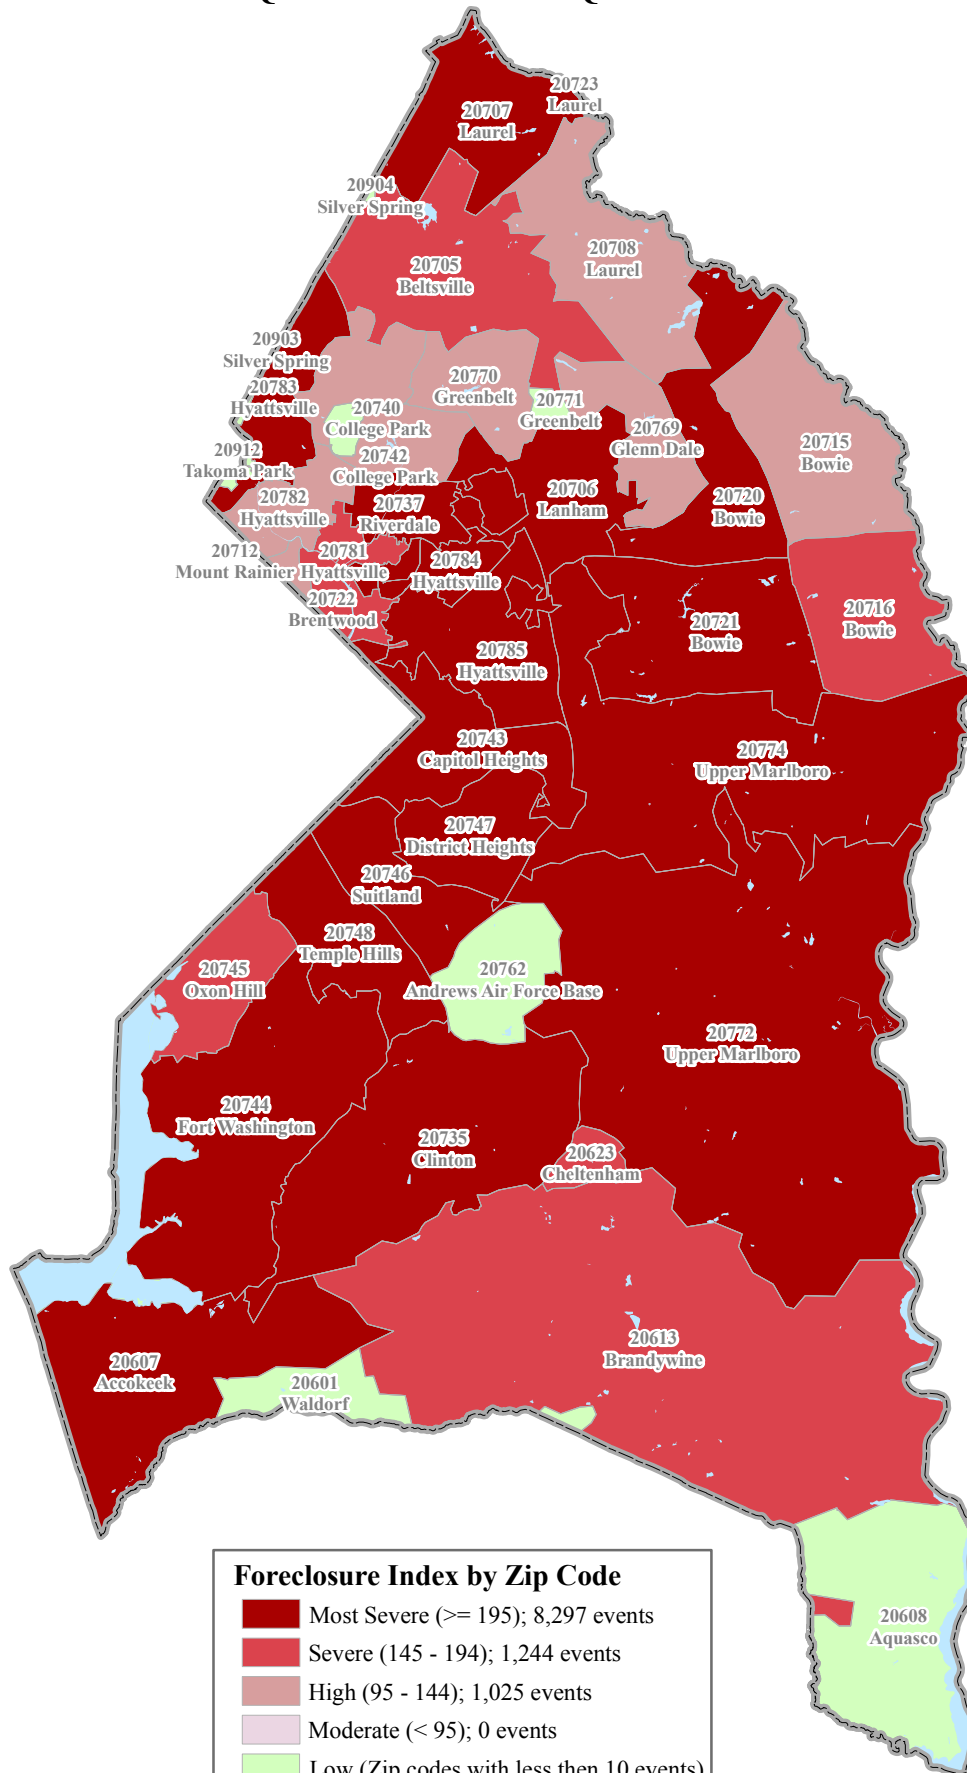

# FORECLOSURE ACTIVITY INDEX for PRINCE GEORGE'S COUNTY

## 1st Quarter 2007 to 3rd Quarter 2008

\*Foreclosure Index ran on communities with at least 10 foreclosures.