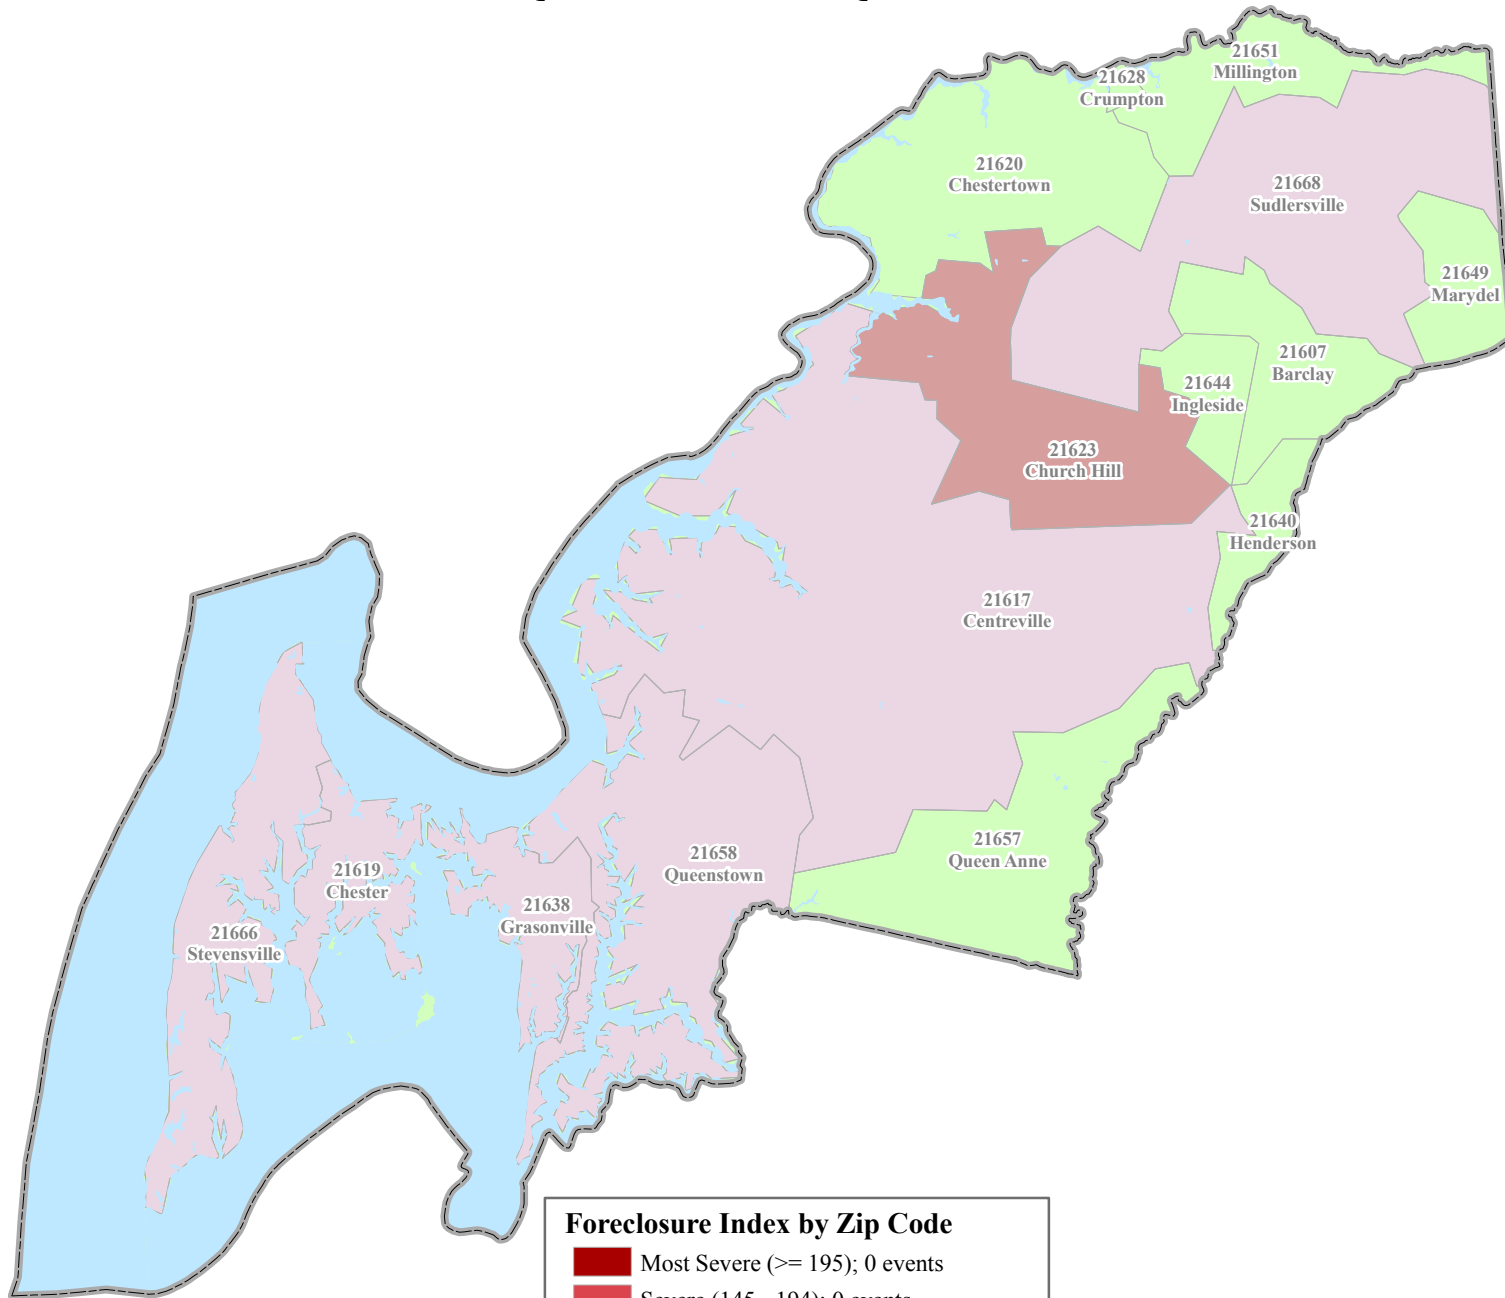

# FORECLOSURE ACTIVITY INDEX for QUEEN ANNE'S COUNTY

## 1st Quarter 2007 to 3rd Quarter 2008

**Foreclosure Index by Zip Code**

- Most Severe ( $\geq 195$ ); 0 events
- Severe (145 - 194); 0 events
- High (95 - 144); 13 events
- Moderate ( $< 95$ ); 170 events
- Low (Zip codes with less than 10 events)

\*Foreclosure Index ran on communities with at least 10 foreclosures.