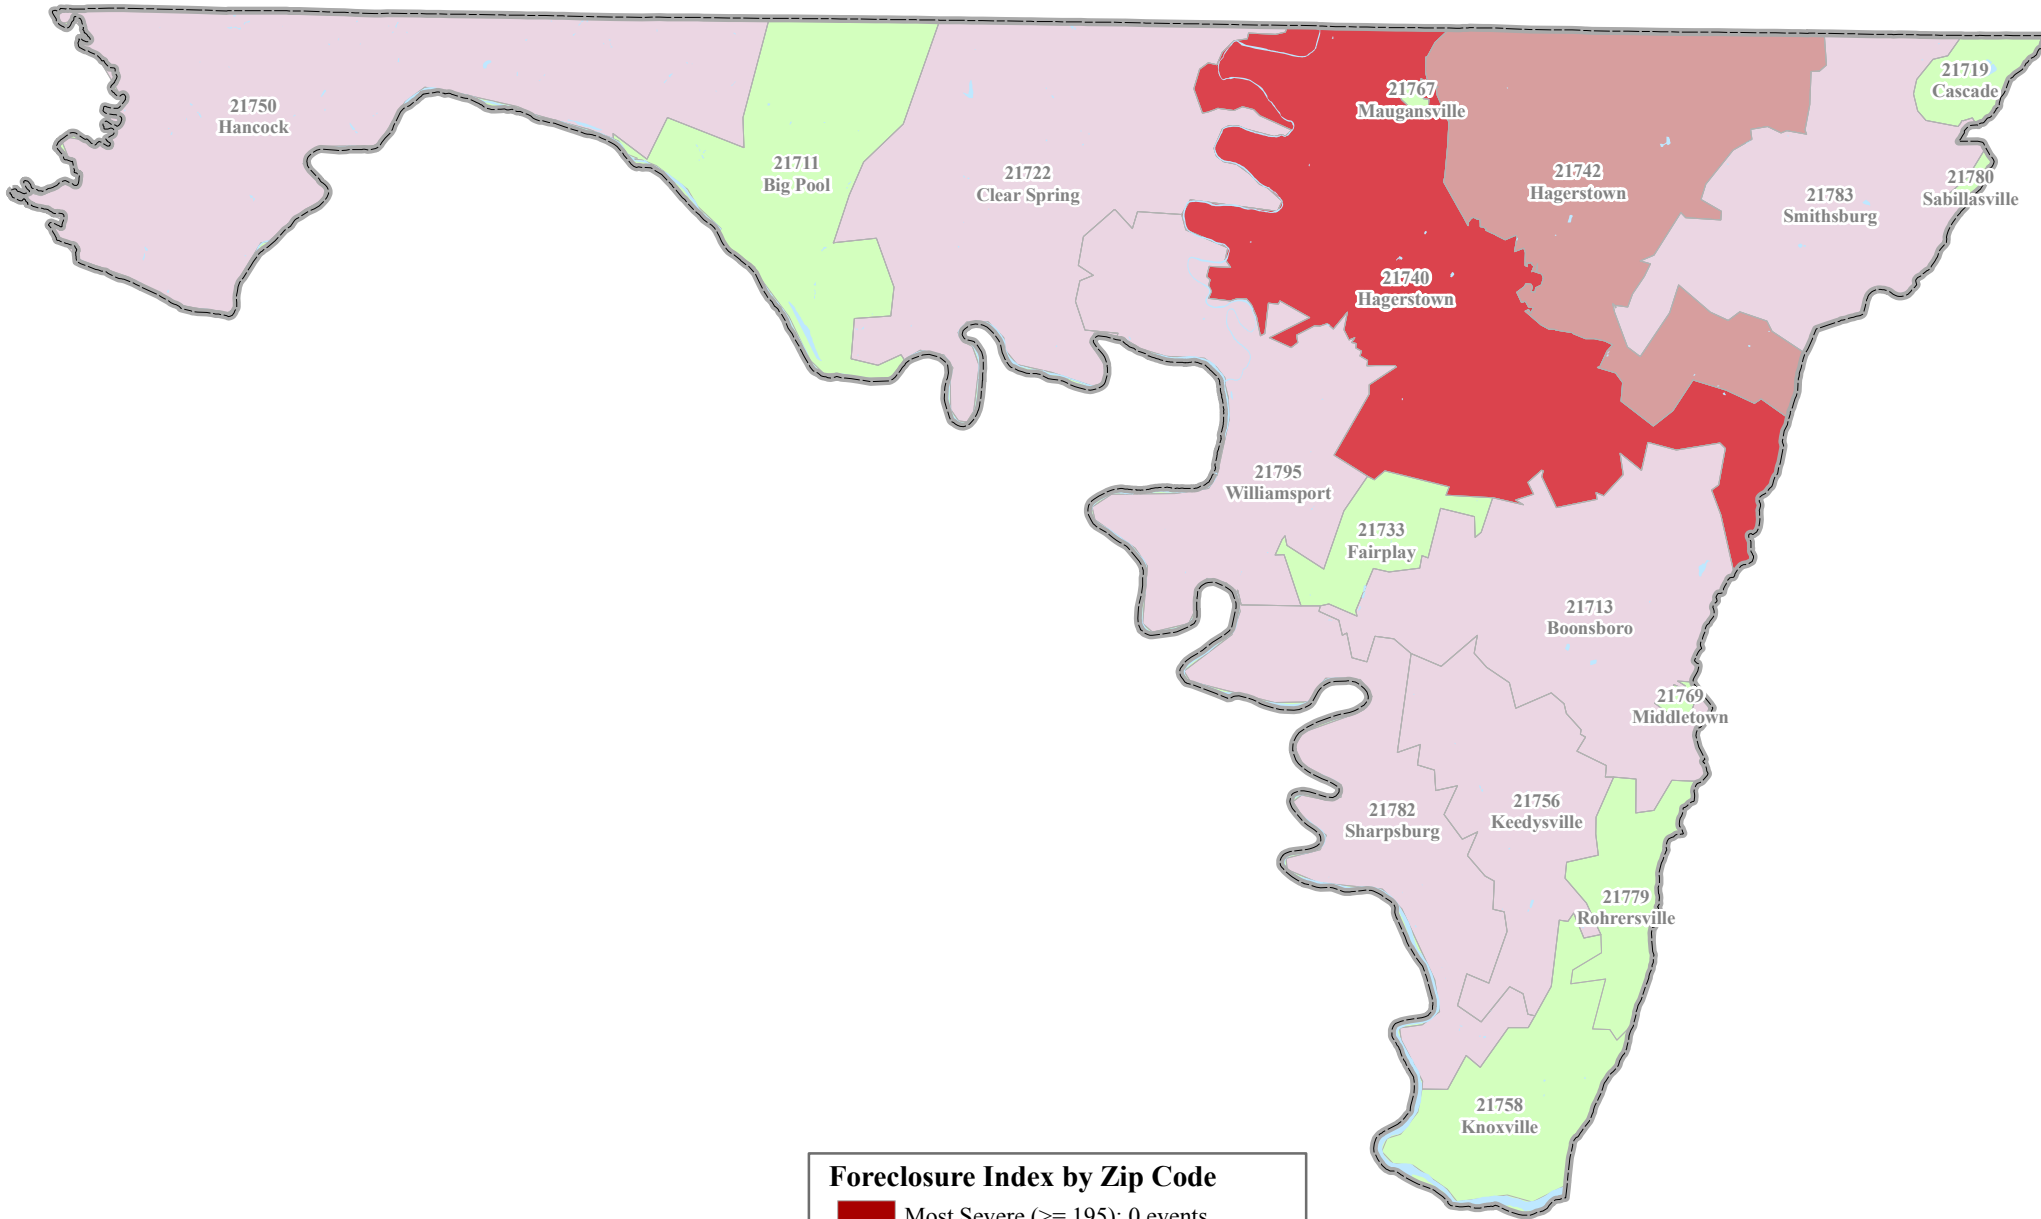

# FORECLOSURE ACTIVITY INDEX for WASHINGTON COUNTY

## 1st Quarter 2007 to 3rd Quarter 2008

**Foreclosure Index by Zip Code**

- Most Severe ( $\geq 195$ ); 0 events
- Severe (145 - 194); 462 events
- High (95 - 144); 214 events
- Moderate (< 95); 219 events
- Low (Zip codes with less than 10 events)

\*Foreclosure Index ran on communities with at least 10 foreclosures.